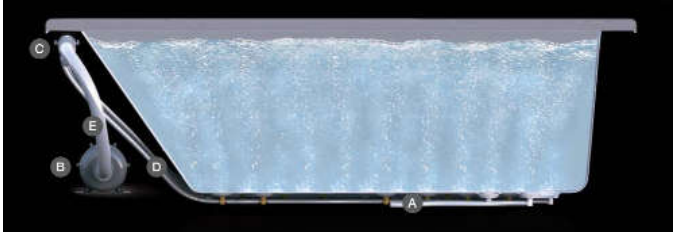

## Features:

- ▶ Poly-resin blend is the same color throughout
- ▶ Available in gloss or matte finish
- ▶ No faucet holes
- ▶ Built-In Adjusters
- ▶ Built-in overflow slot
- ▶ Includes white pop-up drain
- ▶ Tub is thoroughly inspected before shipment
- ▶ IAPMO Certified
- ▶ Angle slope of tub: 29°
- ▶ **New:** Air jet system now available, more info on page 2

**(Does not need bath supplies)**

Gallon Capacity: 79  
Shipping Weight: 416 lbs.  
Empty Weight: 316 lbs.  
Filled Weight: 976 lbs.

(Air jet configuration if system is added, more info on page 2.)

Dimensions of fixture are nominal and specifications subject to change without notice.

# BATHTUB AIR JET KIT

Cat. No.  
AIR KIT 1, AIR KIT 2

- A** AIR JET - Bottom air jets for maximum bubble action.
- B** BLOWER - The heart of the massage system.
- C** MANIFOLD - Double back flow security prevention device.
- D** FLEXIBLE PVC HOISING - IAPMO certified.
- E** MAIN AIR INTAKE HOSE - High temperature and pressure resistant.

## Features:

- ▶ Cord for remote receiver module is 68"
- ▶ Electrical cord for blower is 34"
- ▶ Blower 12-1/2" x 7"
- ▶ 750 Watt blower motor operates system
- ▶ 300 Watt air heater warms air
- ▶ System powered by 120V
- ▶ 16 brass air jets placed in bottom of tub
- ▶ Each air jet has 24 holes
- ▶ Air jet caps available in white (AIR KIT 1) or black (AIR KIT 2)
- ▶ Includes 1 1/4" x 3' main air hose plus 1 1/4" x 9' extension hose
- ▶ Automatic system purge after each use
- ▶ Automatic safety timer turns off system after 20 minutes
- ▶ Includes water tight remote control
- ▶ Compatible with most acrylic, copper and resin tubs with no feet
- ▶ Not available with cast iron tubs or tubs with feet