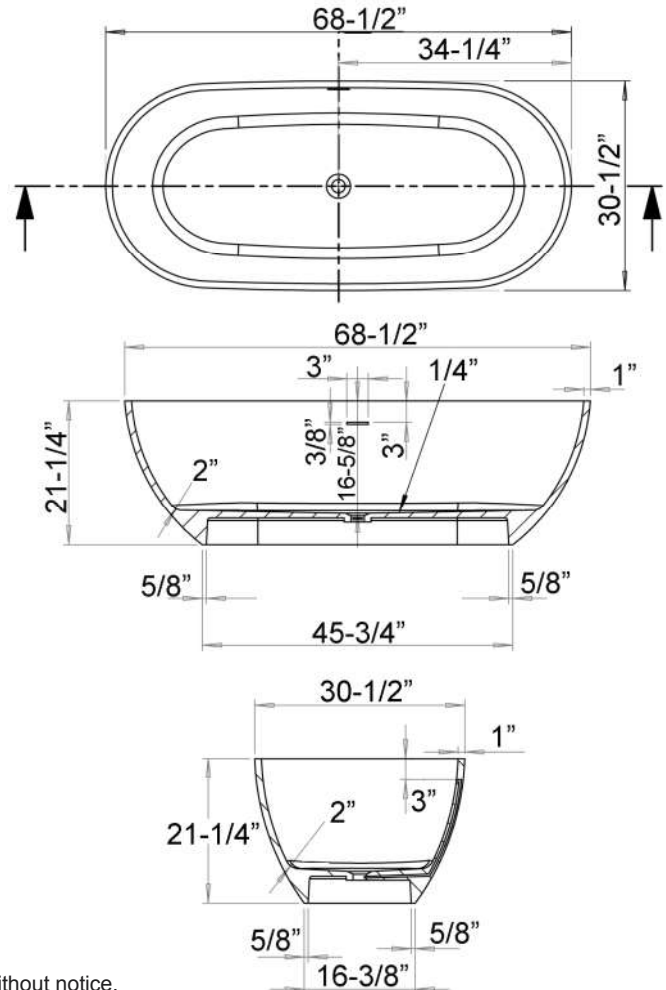

# NYOKO 68" RESIN FREESTANDING TUB

Cat. No.  
RTFSN68

L: 68-1/2"  
W: 30-1/2"  
H: 21-1/4"

Water depth: 16-5/8" to top of tub  
Water depth: 13-5/8" to overflow

**(Does not need bath supplies)**

Gallon Capacity: 79  
Shipping Weight: 416 lbs.  
Empty Weight: 316 lbs.  
Filled Weight: 976 lbs.

(Air jet configuration if system is added, more info on page 2.)

Dimensions of fixture are nominal and specifications subject to change without notice.