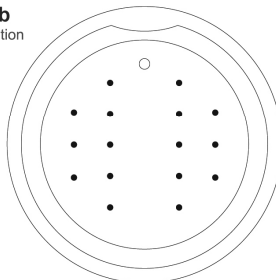

## INSIDE TUB VIEW - WILL VARY BY TUB DESIGN

Air Jet

Remote

Blower

**Oval bathtub**  
Sample jet configuration

with end drain

with center drain

**Rectangular bathtub**  
Sample jet configuration

with end drain

with center drain

**Round bathtub**  
Sample jet configuration

These diagrams are general representations. Jet placement may vary dependent on tub shape